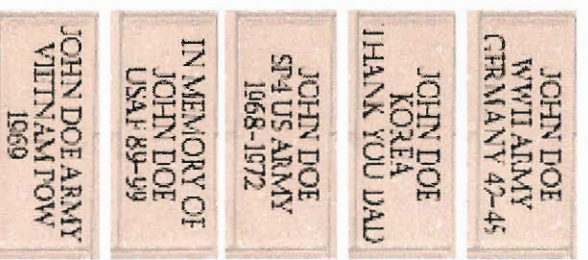

MEMORIAL DAY 2010

4-in x 8-in Memorial Granite Brick - $110.00
— 3 lines 13 characters per line

8-in x 8-in Advertising or Medal of Honor - $250.00
- 5 lines 13 characters per line

1 24 ft flag pole (with plaque) - $1200.00

2 20 ft flag poles (with plaque) - $1000.00 each

4 Memorial granite benches (with engraving) - $2000.00 each

*Bricks & Engraving by:
LACKY & SONS
MONUMENTS*

*Sponsored by the
Astoria American
Legion Post #25 and
the Astoria Area
Chamber of
Commerce*